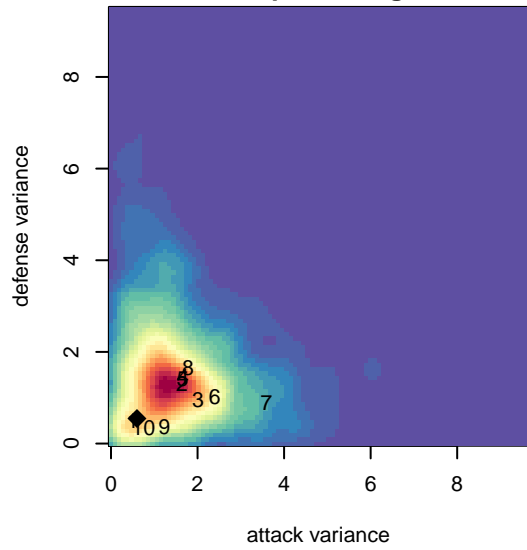

# Bend FC Timbers Red G01

Bend FC  
 Bend, OR  
 G01 total strength=1411  
 attack=8.87 defense=7.77

alt names used:  
 BEND FC TIMBERS RED U12G (OR)

Venues played:  
 2017 Clash At the Border Super  
 2017 Bend Premier Cup Amandine Henry (U17)

**Bend FC Timbers Red G01**  
 Dots are actual minus expected GF (blue circles) and GA (red triangles).  
 Blue line is smoothed change in attack strength. Red is smoothed change in defense strength.

**attack and defense variance (black dot)  
relative to other teams  
and top 10 in region**